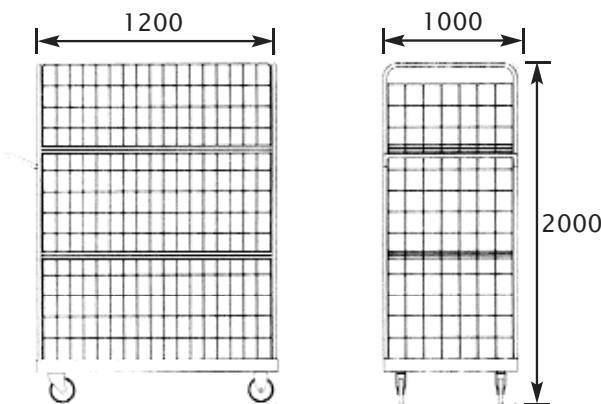

### FUNNEL CONTAINER

*For all kind of industries that stockage in bulk.*

*Can be folded and stackable.*

*Finished painted.*

Altura Height (mm)	Anchura total Total with (mm)	Longitud total Total length (mm)
1200	1000	1200

### SAFETY CAGE

*Designed for the manipulation and transport of valuable goods, at the same time is giving protection by the safety lock.*

*Finished painted.*

Altura height (mm)	Anchura total Total with (mm)	Longitud total Total length (mm)
2000	1000	1200