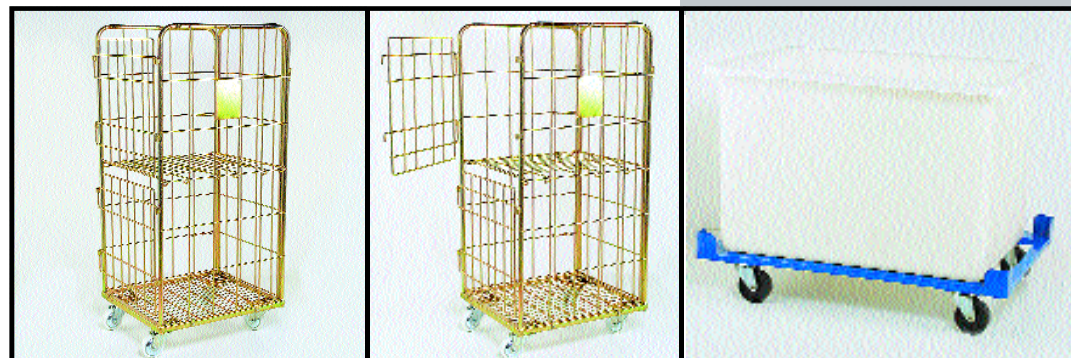

Laundry tank

The ideal solution for the storage and manipulation of wet clothing in industrial laundries.

	Altura útil Usefull height Hu (mm)	Anchura total Total with B (mm)	Longitud total Total length L (mm)
Carro	1500	680	800

Capacidades: 250, 400, 600 l